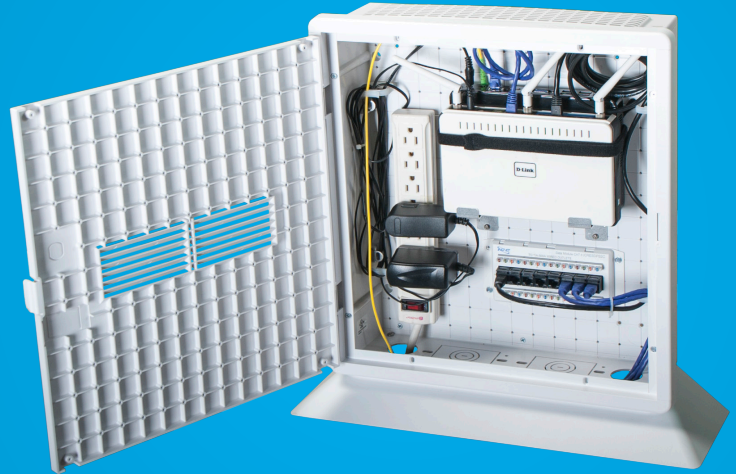

# MULTI-MEDIA ENCLOSURES

Smart homes/offices are driving the need for small network hubs within living quarters and businesses. Multilink provides clean, easy-to-maintain Multi-Media Enclosures with this in mind. The enclosures are capable of being recess mounted in the wall, surface mounted or free standing. They are made from Wi-Fi friendly plastic so your signal won't be affected. Expandable sections ensure plenty of space for current and for future expansions.

## FEATURES & BENEFITS

- Ultra flexibility, modular and scalable to accommodate wireless connectivity, Cat 6, VoIP, ONT's, gateways, battery backups, SOHO access modules and receptacle mounting
- UL & CSA listed
- Built in louvers for improved heat dissipation
- Recess, surface & free standing mounting
- Constructed of plastic to reduce electrical interference of wireless componentry
- Unique mounting grid pattern squares up components when mounting to the inside of the enclosure
- Independent door functionality
- Vented or Unvented Doors